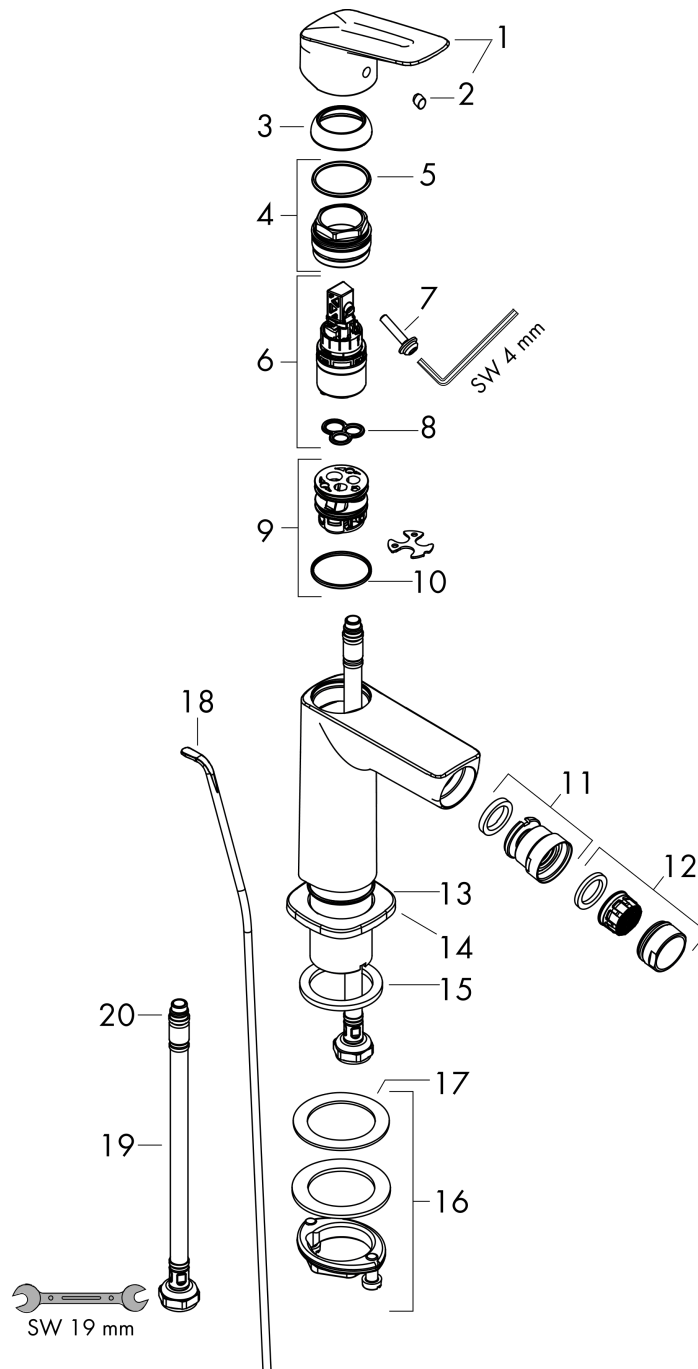

Logis

Single lever bidet mixer 110 Fine with pop-up waste set

Finish: **Matt Black** Article Number: **71201670**

Description

product features

- consists of: single lever bidet mixer, waste set
- projection: 112 mm
- spout height: 102 mm
- aerator with ball pivot
- spray type: normal spray
- maximum flow rate at 3 bar: 5 l/min
- ceramic cartridge
- temperature limitation adjustable
- suitable for continuous flow water heaters
- material waste set: synthetic
- connection type: G 3/8 connections
- connection dimension: DN15
- EU taxonomy: max. 6 l/min - Substantial Contribution (SC) possible

Technology

Product image

Scale drawing

Logis

Single lever bidet mixer 110 Fine with pop-up waste set

Finish: **Matt Black** Article Number: **71201670**

Flowchart

Logis
Single lever bidet mixer 110 Fine with pop-up waste set
 Finish: **Matt Black** Article Number: **71201670**

Exploded Drawing

Year of production: >06/23

Logis

Single lever bidet mixer 110 Fine with pop-up waste set

Finish: **Matt Black** Article Number: **71201670**

Spare part list

Year of production: >06/23

Pos.	Description	Article Number	PC	PU
1	handle	94376000	11	1
2	screw cover	96338610	51	1
3	flange	98863670	60	1
4	nut	98864000	9	1
5	O-ring 24x2	98388000	1	1
6	cartridge, assy	97685000	11	1
7	locking screw for handle	95140000	2	1
8	seal	98865000	8	1
9	adapter for cartridge	98866000	8	1
10	O-ring 23x2	98398000	1	1
11	ball joint	92036000	7	1
12	aerator M24x1 (5 l/min)	13185000	98	1
13	O-ring 30x1,5	98433000	1	1
14	escutcheon	94382000	8	1
15	flat seal	98749000	2	1
16	fixing set (Ø 32)	13961000	7	1
17	lever collar	97548000	1	1
18	pull rod	96657670	54	1
19	connection hose 450 mm M8x0,75 G3/8	97206000	8	1
20	O-ring 6,6x1,6	93019000	1	1
a	pop up waste	92168670	59	1
b	fixation extension 35 mm	13898000	12	1