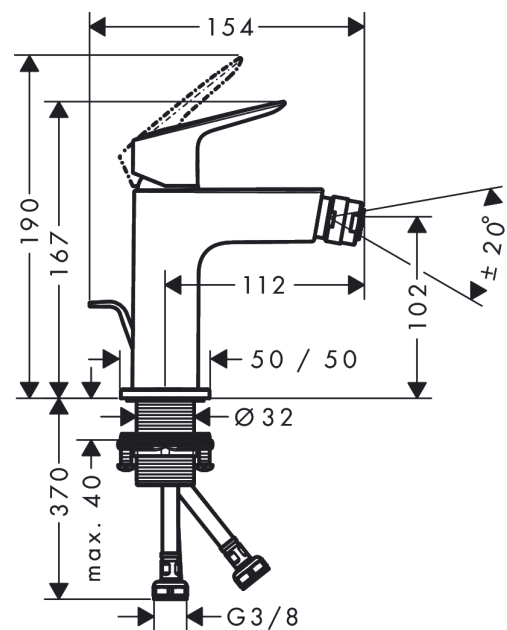

Logis

Single lever bidet mixer 110 Fine with pop-up waste set

Finish: **Matt Black** Article Number: **71201670**

Description

product features

- consists of: single lever bidet mixer, waste set
- projection: 112 mm
- spout height: 102 mm
- aerator with ball pivot
- spray type: normal spray
- maximum flow rate at 3 bar: 5 l/min
- ceramic cartridge
- temperature limitation adjustable
- suitable for continuous flow water heaters
- material waste set: synthetic
- connection type: G 3/8 connections
- connection dimension: DN15
- EU taxonomy: max. 6 l/min - Substantial Contribution (SC) possible

Technology

Product image

Scale drawing

Logis

Single lever bidet mixer 110 Fine with pop-up waste set

Finish: **Matt Black** Article Number: **71201670**

Flowchart

Logis
Single lever bidet mixer 110 Fine with pop-up waste set
 Finish: **Matt Black** Article Number: **71201670**

Exploded Drawing

Year of production: >06/23

Logis

Single lever bidet mixer 110 Fine with pop-up waste set

Finish: **Matt Black** Article Number: **71201670**

Spare part list

Year of production: >06/23

Pos.	Description	Article Number	PC	PU
1	handle	94376000	11	1
2	screw cover	96338610	51	1
3	flange	98863670	60	1
4	nut	98864000	9	1
5	O-ring 24x2	98388000	1	1
6	cartridge, assy	97685000	11	1
7	locking screw for handle	95140000	2	1
8	seal	98865000	8	1
9	adapter for cartridge	98866000	8	1
10	O-ring 23x2	98398000	1	1
11	ball joint	92036000	7	1
12	aerator M24x1 (5 l/min)	13185000	98	1
13	O-ring 30x1,5	98433000	1	1
14	escutcheon	94382000	8	1
15	flat seal	98749000	2	1
16	fixing set (Ø 32)	13961000	7	1
17	lever collar	97548000	1	1
18	pull rod	96657670	54	1
19	connection hose 450 mm M8x0,75 G3/8	97206000	8	1
20	O-ring 6,6x1,6	93019000	1	1
a	pop up waste	92168670	59	1
b	fixation extension 35 mm	13898000	12	1